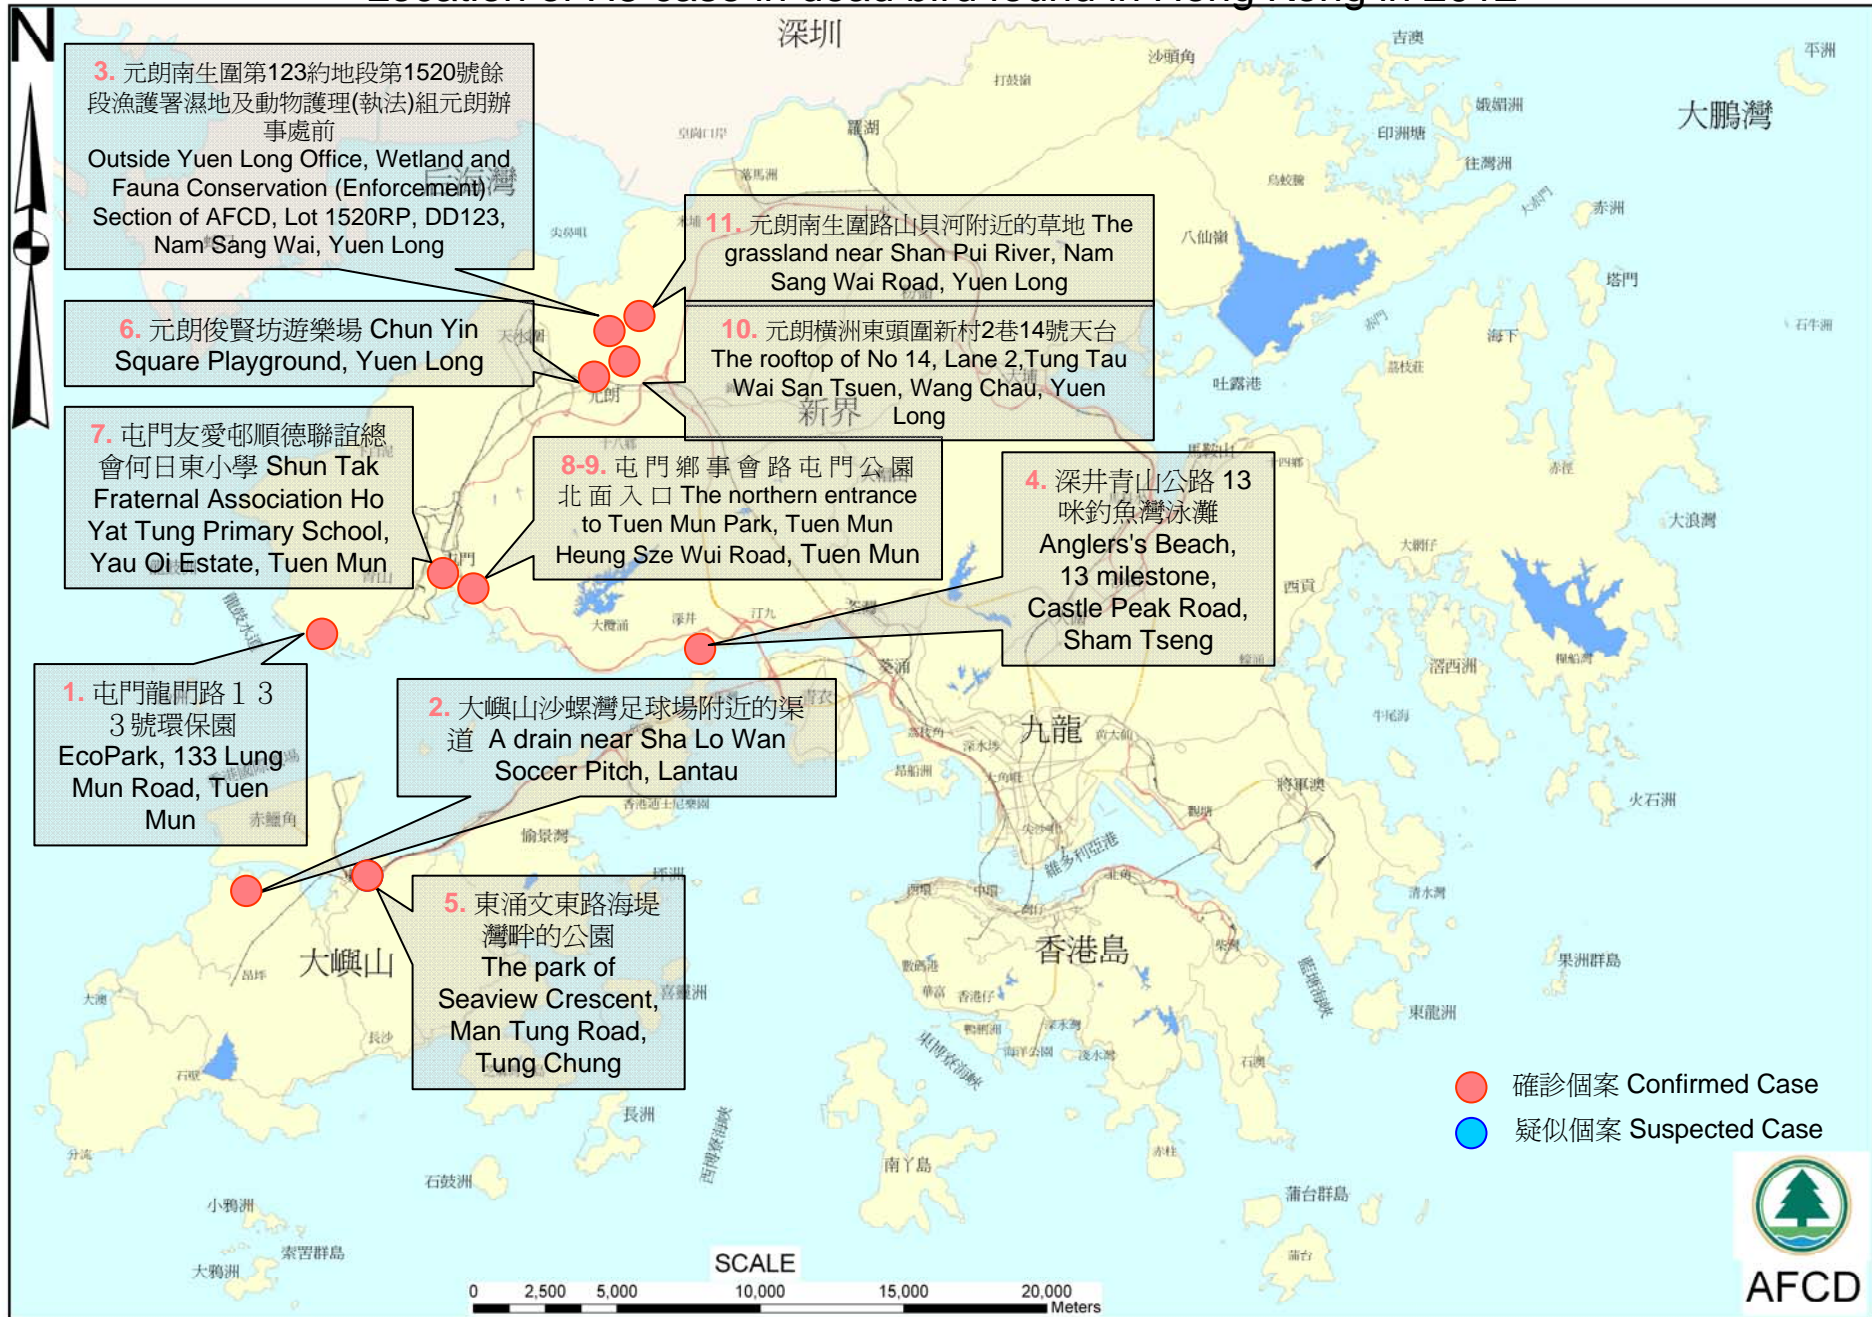

2012年本港發現感染H5死鳥個案位置圖

Location of H5 case in dead bird found in Hong Kong in 2012

雀鳥概覽表 Summary table of bird

● 確診個案 Confirmed Case

標号 Label	樣本送交日期 Submission Date	確診日期 Date of Confirmation	雀鳥名稱 Bird's Name	數量 Quantity	地點 Location
1	2 January, 2012	6 January, 2012	Black-headed Gull 紅嘴鷗	1	屯門龍門路 1 3 3 號環保園 EcoPark, 133 Lung Mun Road, Tuen Mun
2	2 January, 2012	6 January, 2012	Black-headed Gull 紅嘴鷗	1	大嶼山沙螺灣足球場附近的渠道 A drain near Sha Lo Wan Soccer Pitch, Lantau
3	13 January, 2012	17 January, 2012	Little Egret 小白鷺	1	元朗南生圍第123約地段第1520號餘段漁護署濕地及動物護理(執法)組元朗辦事處前 Outside Yuen Long Office, Wetland and Fauna Conservation (Enforcement) Section of AFCD, Lot 1520RP, DD123, Nam Sang Wai, Yuen Long
4	20 January, 2012	26 January, 2012	Goose 鵞	1	深井青山公路 13哩釣魚灣泳灘 Anglers's Beach, 13 milestone, Castle Peak Road, Sham Tseng
5	31 January, 2012	3 February, 2012	Peregrine Falcon 遊隼	1	東涌文東路海堤灣畔的公園 The park of Seaview Crescent, Man Tung Road, Tung Chung
6	31 January, 2012	3 February, 2012	Black-headed Gull 紅嘴鷗	1	元朗俊賢坊遊樂場 Chun Yin Square Playground, Yuen Long
7	31 January, 2012	6 February, 2012	Oriental Magpie Robin 鶺鴒	1	屯門友愛邨順德聯誼總會何日東小學 Shun Tak Fraternal Association Ho Yat Tung Primary School, Yau Oi Estate, Tuen Mun
8	7 February, 2012	13 February, 2012	Little Egret 小白鷺	1	屯門鄉事會路屯門公園北面入口 The northern entrance to Tuen Mun Park, Tuen Mun Heung Sze Wui Road, Tuen Mun
9	8 February, 2012	13 February, 2012	Little Egret 小白鷺	1	屯門鄉事會路屯門公園北面入口 The northern entrance to Tuen Mun Park, Tuen Mun Heung Sze Wui Road, Tuen Mun
10	8 February, 2012	14 February, 2012	Oriental Magpie Robin 鶺鴒	1	元朗橫洲東頭圍新村2巷14號天台 The rooftop of No 14, Lane 2, Tung Tau Wai San Tsuen, Wang Chau, Yuen Long
11	9 February, 2012	14 February, 2012	Grey Heron 蒼鷺	1	元朗南生圍路山貝河附近的草地 The grassland near Shan Pui River, Nam Sang Wai Road, Yuen Long